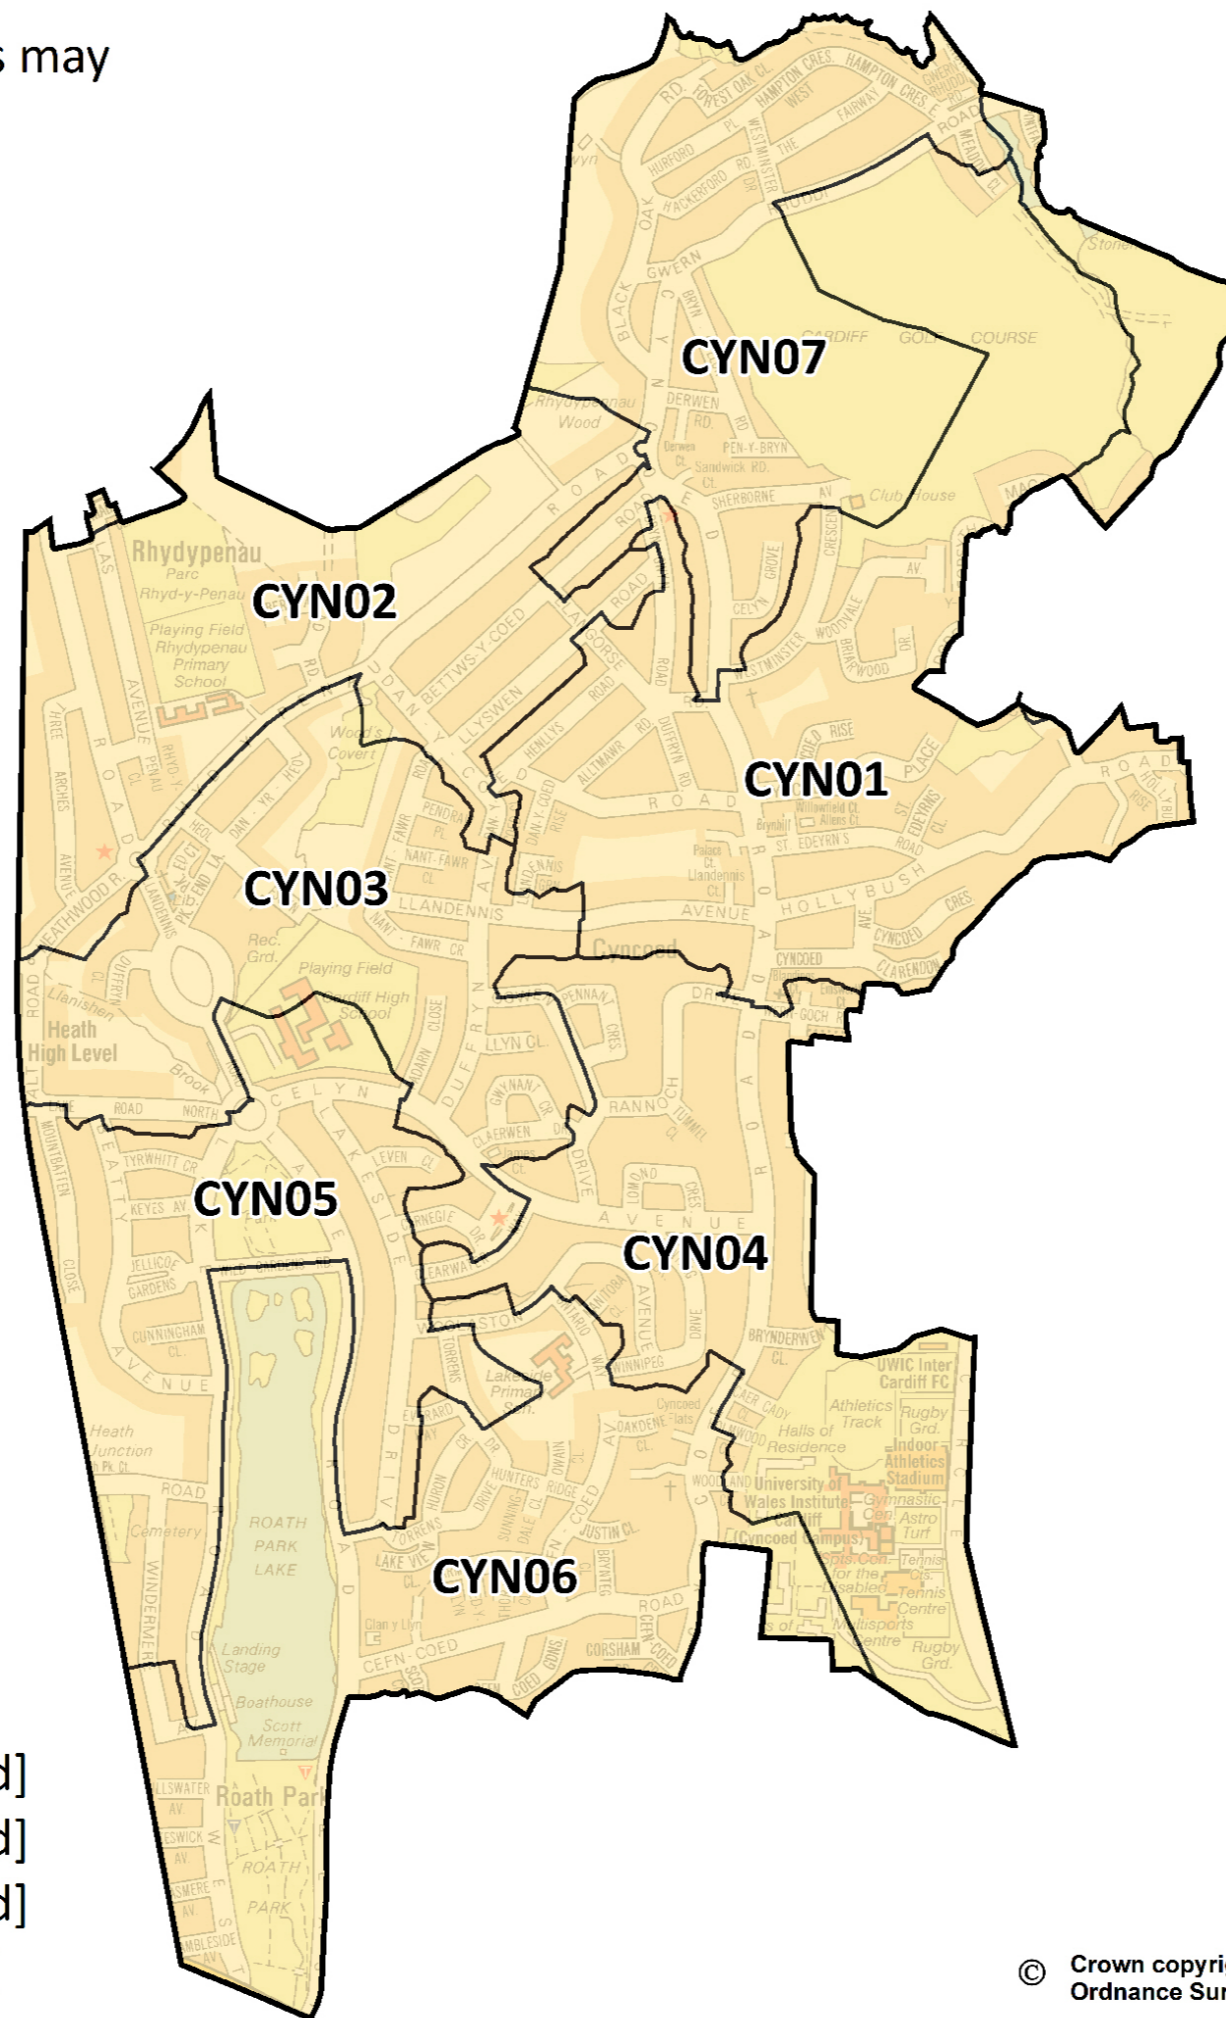

2019 Welsh Index of Multiple Deprivation Overall Ranks: Cyncoed

NB. Due to ward boundary changes, LSOAs may no longer align with the ward boundaries

Welsh Lower Super Output Area Rank

- 1 to 191 [Most Deprived 10%]
- 192 to 382 [10-20% Most Deprived]
- 383 to 573 [20-30% Most Deprived]
- 574 to 955 [30-50% Most Deprived]
- 956 to 1,909 [50% Least Deprived]